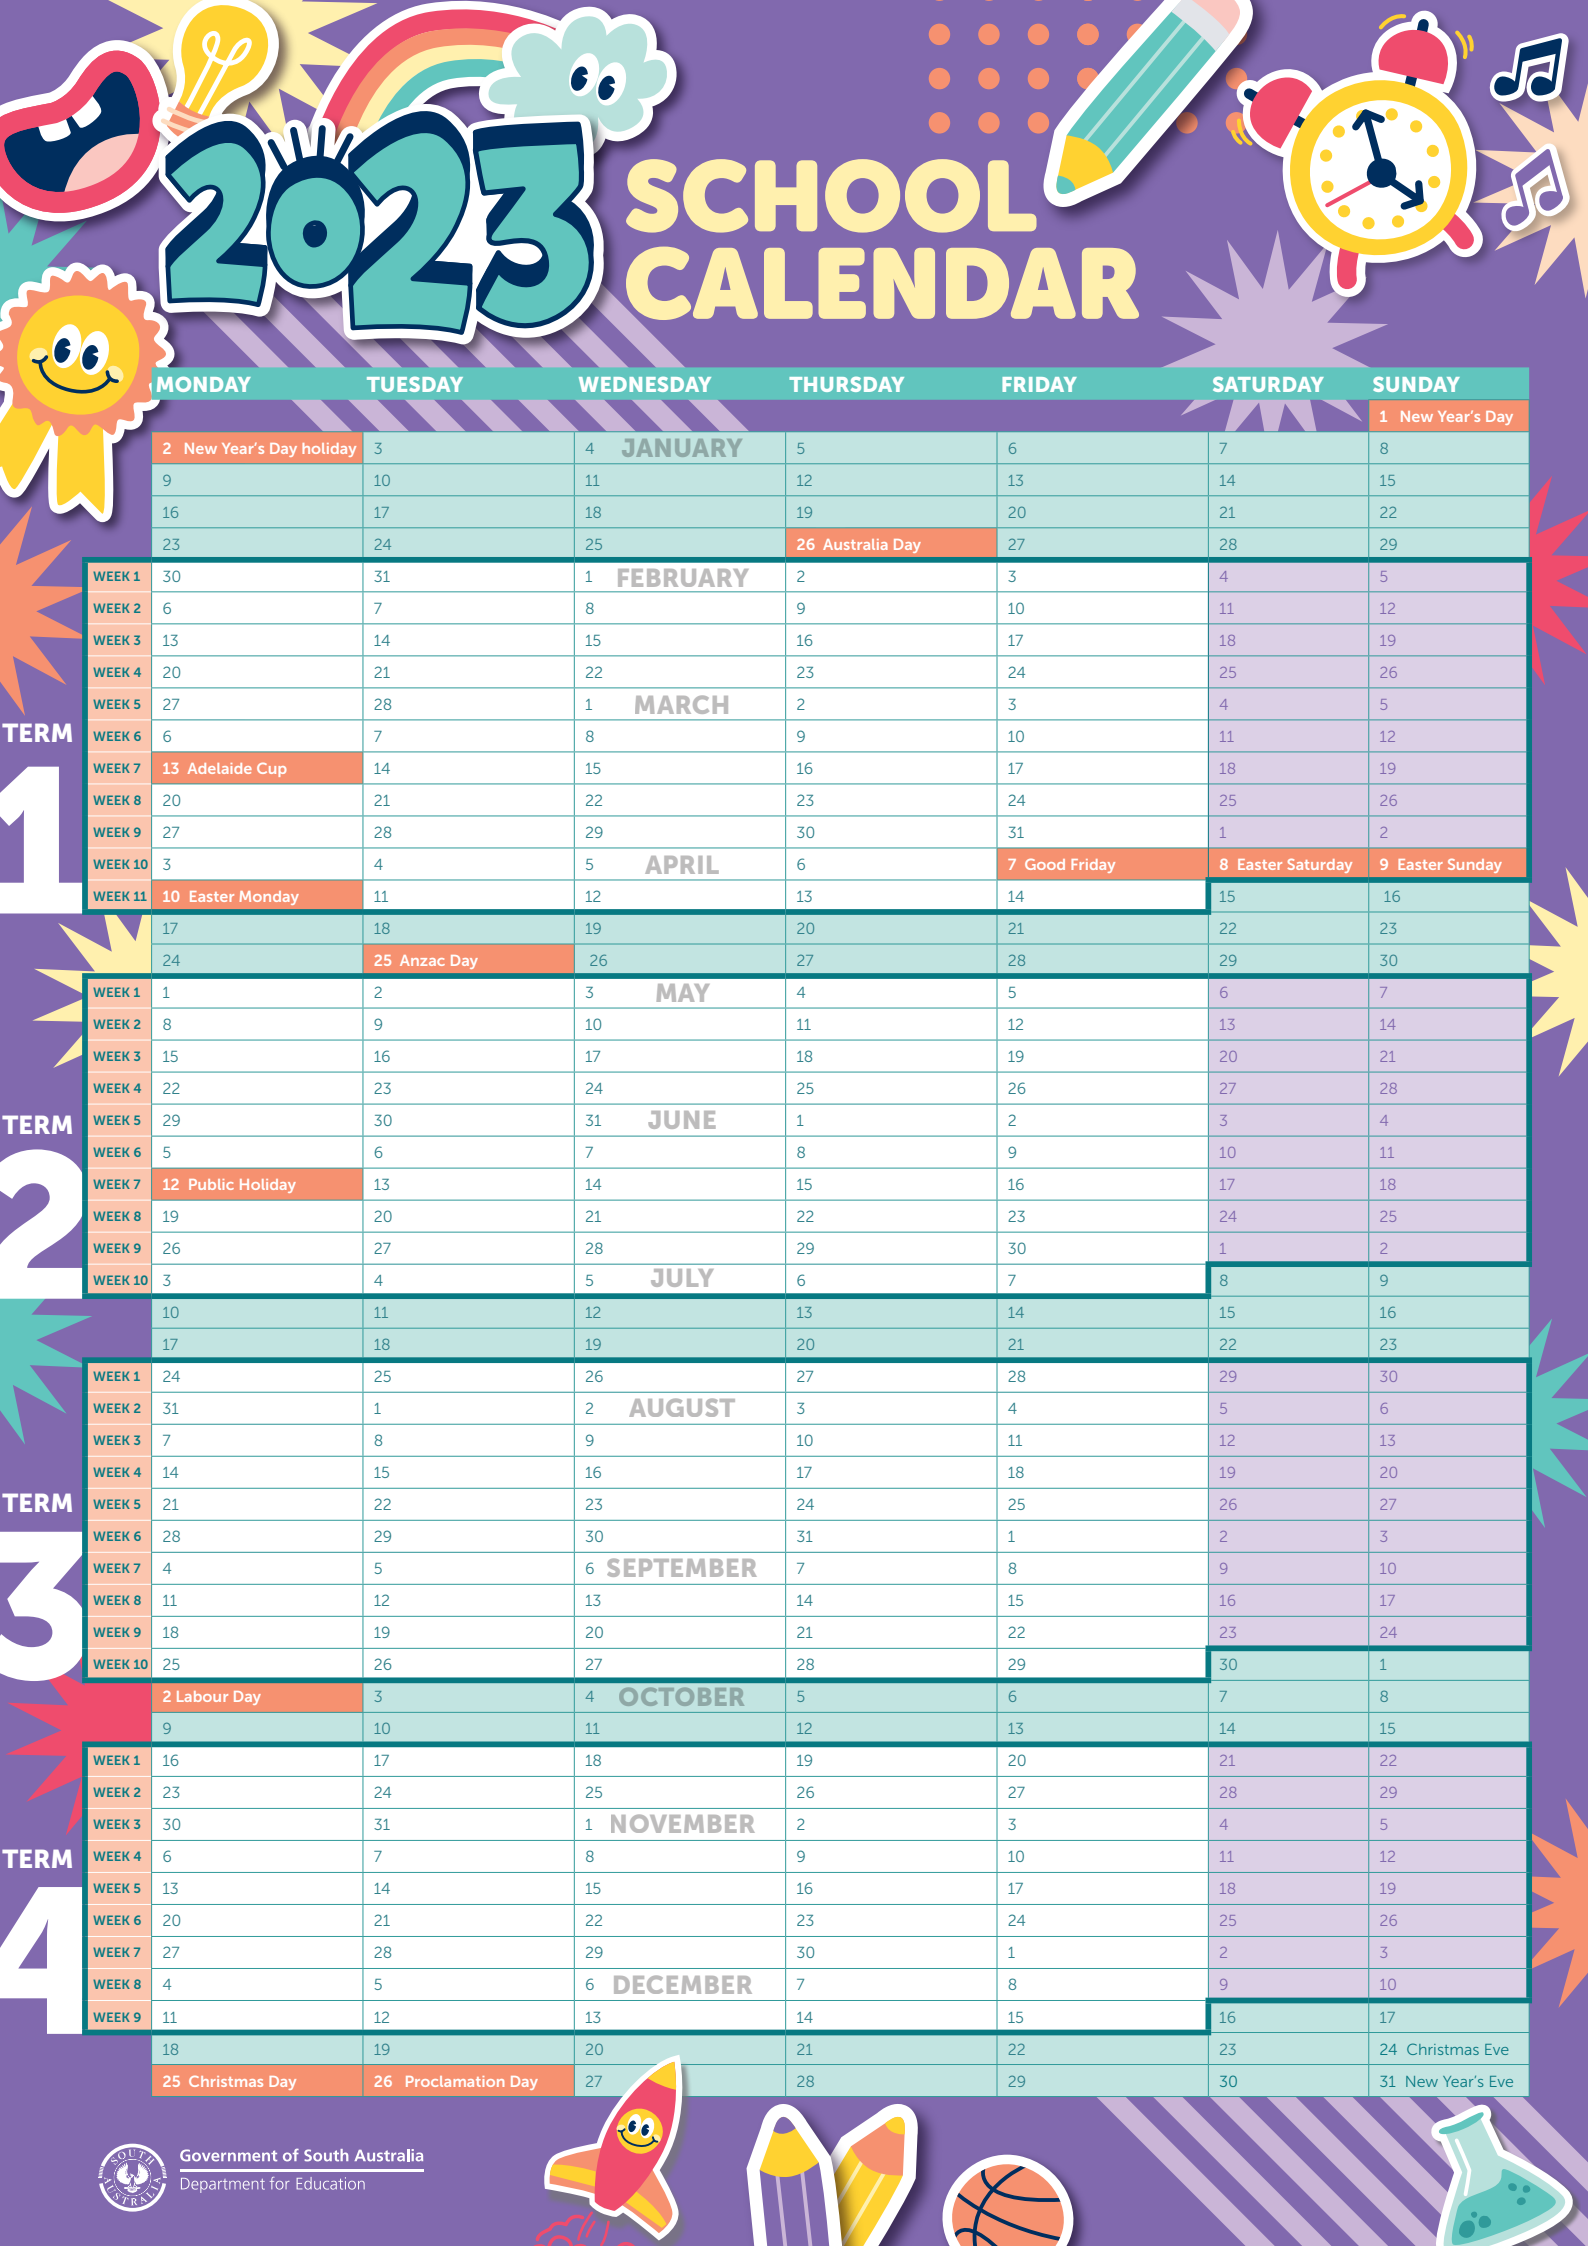

2023 SCHOOL CALENDAR

TERM

1

TERM

2

TERM

3

TERM

4

	MONDAY	TUESDAY	WEDNESDAY	THURSDAY	FRIDAY	SATURDAY	SUNDAY
	2 New Year's Day holiday	3	4 JANUARY	5	6	7	8 1 New Year's Day
	9	10	11	12	13	14	15
	16	17	18	19	20	21	22
	23	24	25	26 Australia Day	27	28	29
WEEK 1	30	31	1 FEBRUARY	2	3	4	5
WEEK 2	6	7	8	9	10	11	12
WEEK 3	13	14	15	16	17	18	19
WEEK 4	20	21	22	23	24	25	26
WEEK 5	27	28	1 MARCH	2	3	4	5
WEEK 6	6	7	8	9	10	11	12
WEEK 7	13 Adelaide Cup	14	15	16	17	18	19
WEEK 8	20	21	22	23	24	25	26
WEEK 9	27	28	29	30	31	1	2
WEEK 10	3	4	5 APRIL	6	7 Good Friday	8 Easter Saturday	9 Easter Sunday
WEEK 11	10 Easter Monday	11	12	13	14	15	16
	17	18	19	20	21	22	23
	24	25 Anzac Day	26	27	28	29	30
WEEK 1	1	2	3 MAY	4	5	6	7
WEEK 2	8	9	10	11	12	13	14
WEEK 3	15	16	17	18	19	20	21
WEEK 4	22	23	24	25	26	27	28
WEEK 5	29	30	31 JUNE	1	2	3	4
WEEK 6	5	6	7	8	9	10	11
WEEK 7	12 Public Holiday	13	14	15	16	17	18
WEEK 8	19	20	21	22	23	24	25
WEEK 9	26	27	28	29	30	1	2
WEEK 10	3	4	5 JULY	6	7	8	9
	10	11	12	13	14	15	16
	17	18	19	20	21	22	23
WEEK 1	24	25	26	27	28	29	30
WEEK 2	31	1	2 AUGUST	3	4	5	6
WEEK 3	7	8	9	10	11	12	13
WEEK 4	14	15	16	17	18	19	20
WEEK 5	21	22	23	24	25	26	27
WEEK 6	28	29	30	31	1	2	3
WEEK 7	4	5	6 SEPTEMBER	7	8	9	10
WEEK 8	11	12	13	14	15	16	17
WEEK 9	18	19	20	21	22	23	24
WEEK 10	25	26	27	28	29	30	1
	2 Labour Day	3	4 OCTOBER	5	6	7	8
	9	10	11	12	13	14	15
WEEK 1	16	17	18	19	20	21	22
WEEK 2	23	24	25	26	27	28	29
WEEK 3	30	31	1 NOVEMBER	2	3	4	5
WEEK 4	6	7	8	9	10	11	12
WEEK 5	13	14	15	16	17	18	19
WEEK 6	20	21	22	23	24	25	26
WEEK 7	27	28	29	30	1	2	3
WEEK 8	4	5	6 DECEMBER	7	8	9	10
WEEK 9	11	12	13	14	15	16	17
	18	19	20	21	22	23	24 Christmas Eve
	25 Christmas Day	26 Proclamation Day	27	28	29	30	31 New Year's Eve